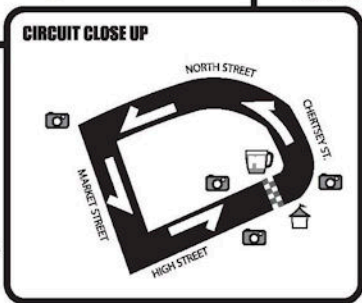

## PROGRAMME

- 19:00 The Knight Frank Criterium Juniors and 3rd category riders
- 19:30 The Sheerwater Glass Criterium Juveniles, U16's, U14's and U12's
- 20:00 The Sigma Sport Criterium Elite, 1st and 2nd category riders
- 21:00 Presentation of prizes including the Guildford Cup to the winner of the main event